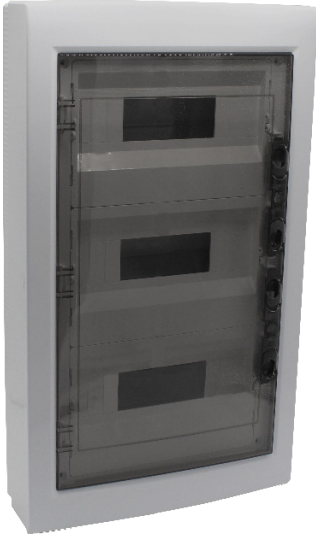

### Distribution Boxes

## ÇP 30936

Dimensions: 33 x 57 x 10.4

Distribution Boxes

36 (12x3) Fuses Cap. Distribution Boxes - Terminals

### Dimensions

Width 33 cm

Height 57 cm

Depth 10.4 cm

### Colours

Body Colour RAL 7030 Grey