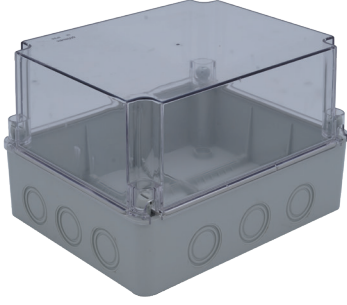

## ÇP 1473

Transparent Cover Junction Box with  
Knock Out

### ÇP 1473

Dimensions: 25 x 20 x 16

Junction Box with Knock Out  
IP 65

#### Dimensions

Width 25 cm

Height 20 cm

Depth 16 cm

#### Colours

Body Colour RAL 7030 Grey