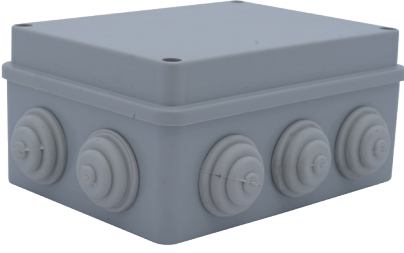

## ÇP 1051

### Junction Box with Cable Gland

## ÇP 1051

Dimensions: 15 x 11 x 7

Junction Box with Cable Gland  
IP 54

### Dimensions

Width 15 cm

Height 11 cm

Depth 7 cm