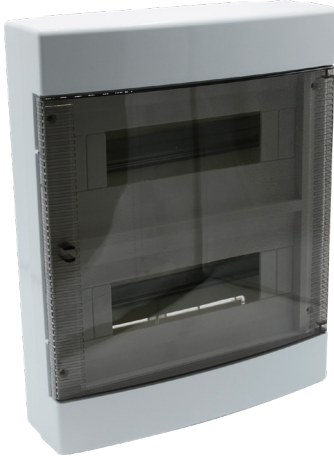

ÇP 11924

CPBenefit

Distribution Boxes

ÇP 11924

Dimensions: 27,5 x 35 x 9

Distribution Boxes

24 (2x12) Fuses Cap. Distribution Boxes - Terminals

Electrical Characteristics

Protection IP 40

Dimensions

Width 27,5 cm

Height 35 cm

Depth 9 cm

Colours

Body Colour RAL 7030 Grey

Material Cognisance

Cover Transparent

Body Material ABS

Cover Material Policarbonat (PC)

Mounting Type Surface Mounted

Ambient Temperature Used -25+60 °C

Impact Resistance 08/10

Certificate EN 60670-24